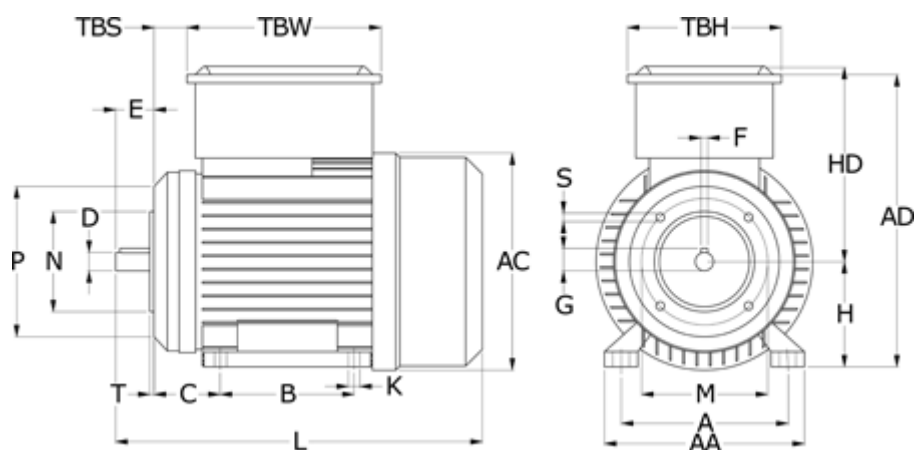

# Data Sheet

Article number: 25075466109

Description: Kleedrive MY802-4 0.75kw 1400 rpm  
1x230V 50HZ IP55 B34

## Measures

A = 125	F = 6	P = 120
AA = 160	G = 15.5	S = M6
AC = 163	H = 80	T = 3
AD = 226	HD = 146	TBH = 110.5
B = 100	K = 10x13	TBS = 31.75
C = 50	L = 290	TBW = 140.5
D = 19	M = 100	
E = 40	N = 80	